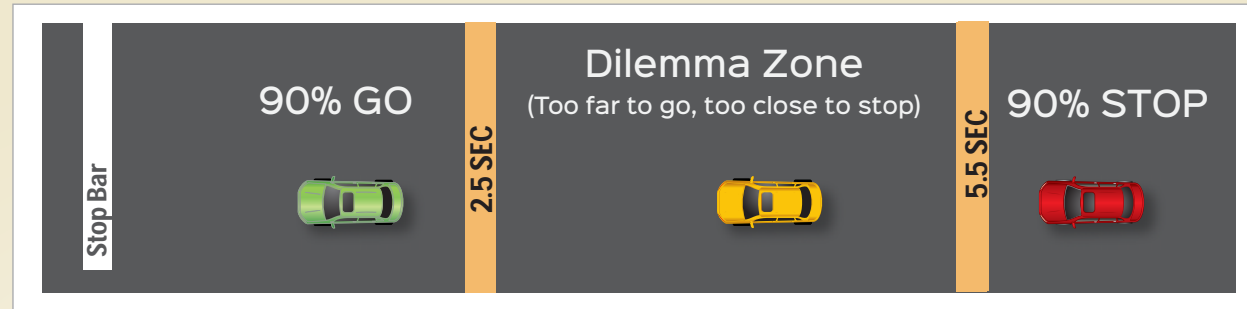

Vantage Vector[®]

The power of video
and radar sensor fusion

Dilemma Zone Mitigation

Red light running &
collision avoidance

Bicycle

Differentiation

Provides special timing
for bicycles

Pedestrian Detection

Detailed metrics of
pedestrian movements

Stop-bar | Video

Advanced | Radar

Single Sensor

Stop-bar
& Advanced

Streaming Video to TMC

Easy to connect, live views
for traffic operations

Traffic Data